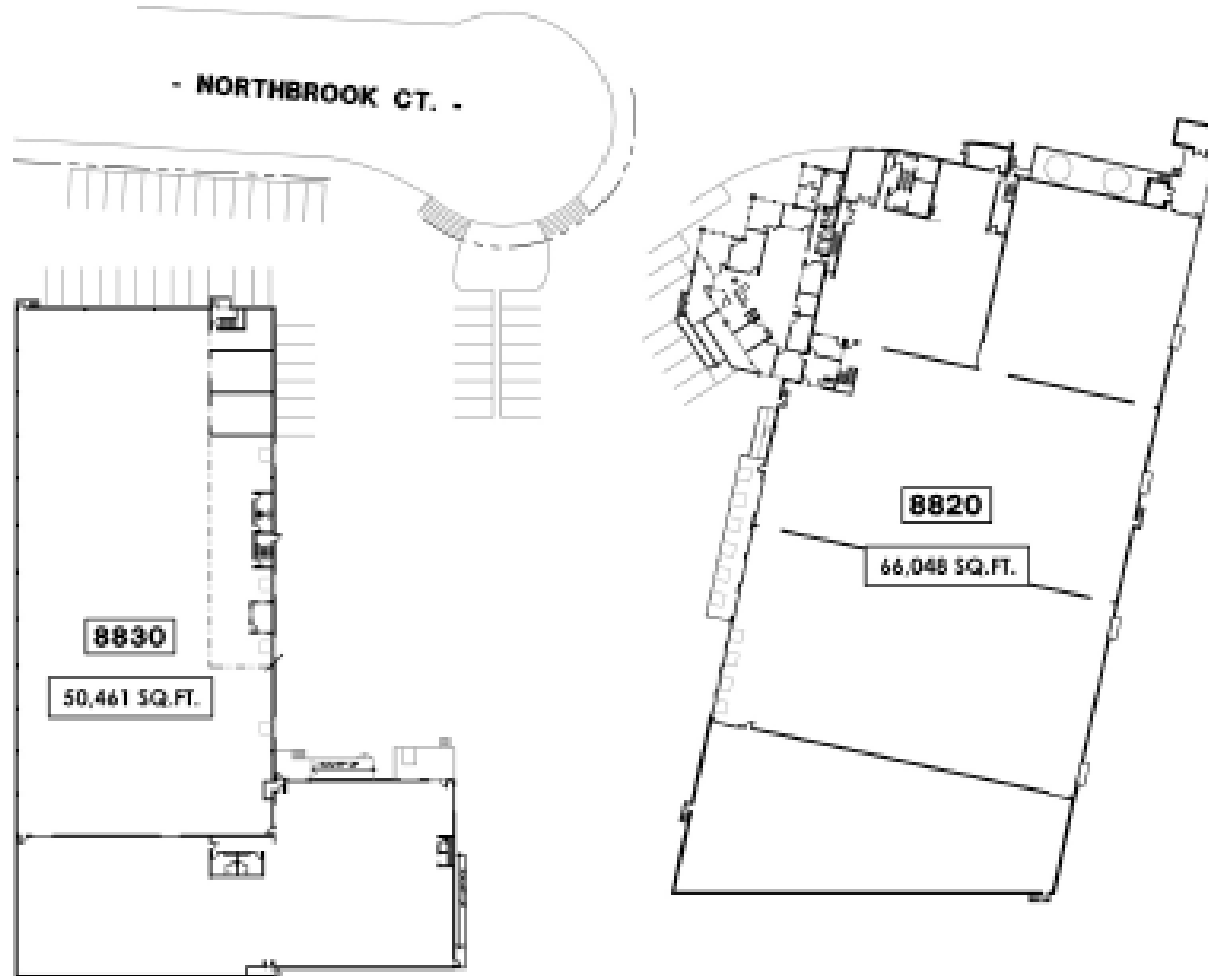

NORTHBROOK

8820 Northbrook Ct. Burnaby, BC V5J 5J1

MBSEquipmentCo.com | 1-844-4MBSECO

While the information contained herein is believed to be accurate, it is not guaranteed.